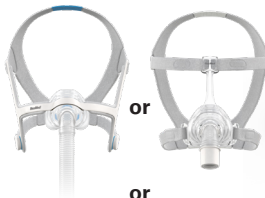

AirFit™ N20

380020 (for Her Small)

380021 (Medium)

380022 (Large)

AirTouch™ N20

380075 (for Her Small)

380076 (Medium)

380077 (Large)

AirFit™ N20 Classic

380055 (Small)

380056 (Medium)

380057 (Large)

Includes:

AirMini

AirFit N20 or
AirFit N20 Classic or
AirTouch N20 Starter Kit
+ 3PK of Cushions

N20 Setup Pack:
N20 Connector, AirMini Tubing,
HumidX™, HumidX Plus

AirMini Mount
System

AirMini Bedside Starter Kits

N30 Bedside Starter Kit
380078

Includes:

AirMini

N30 Mask Pack:
AirFit N30 for AirMini Mask,
N30 Connector, AirMini Tubing,
HumidX, HumidX Plus

AirMini Mount System